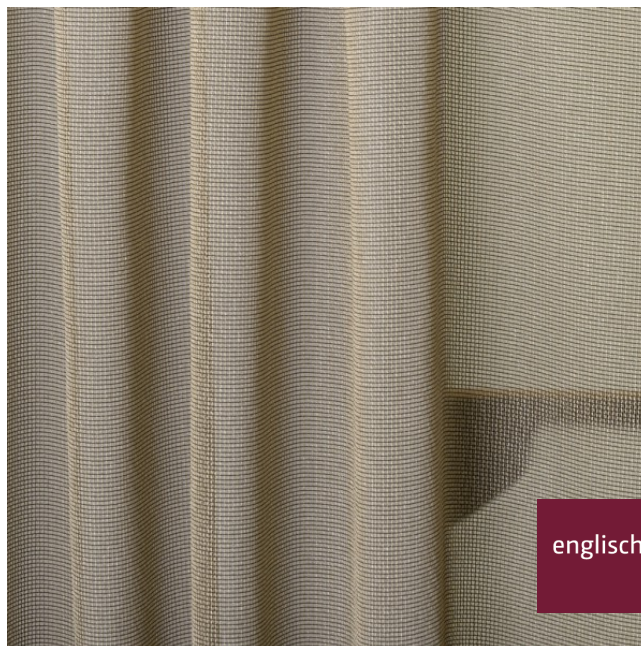

Store/Sheer FR

X9673-X9678/300BB

Store
sheer

Breite/Höhe
width/height

ca. 300 cm

Gewicht
weight

155 g/m²

Material
material

100% PES FR

Pflegeanleitung
care instructions

englisch dekor
vienna

X9677/300BB

Beschwerungsband
weigh down band

Ja/yes

Schwer brennbar
flame retardant

Ja/yes

BS5867 - TYPE B
BS5867 - TYPE C
EN 13773
ÖNORM A3800
CLASSE UNO
IMO - FTP PART 7

Lichtechtheit
fastness to light

5

EN ISO 105-B02

Garntyp
yarn type

gezwirnt
twisted

Bindung
weave

Leinwand
plain

Färbemethode
dying method

Garnfärbung
yarn dyed

Öko-tex Standard 100
öko-tex Standard 100

Ja/yes