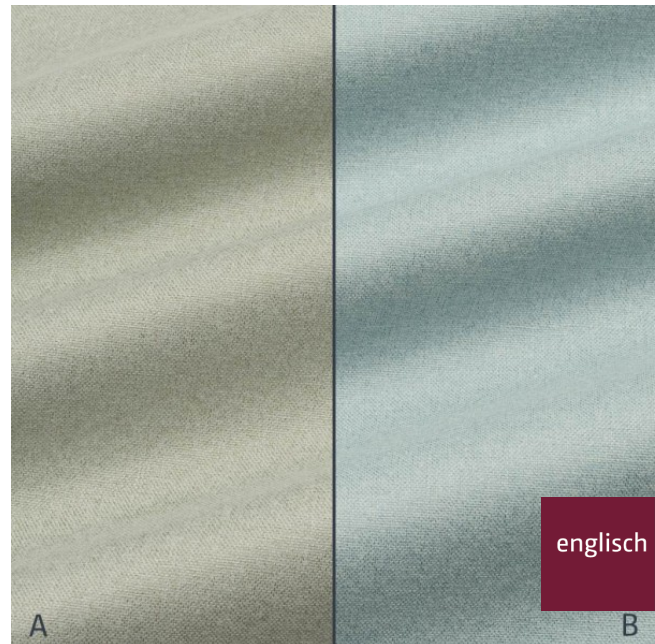

weight

350 g/m²

Material

material

100% PES FR + COATING

Pflegeanleitung

care instructions

E3784/315